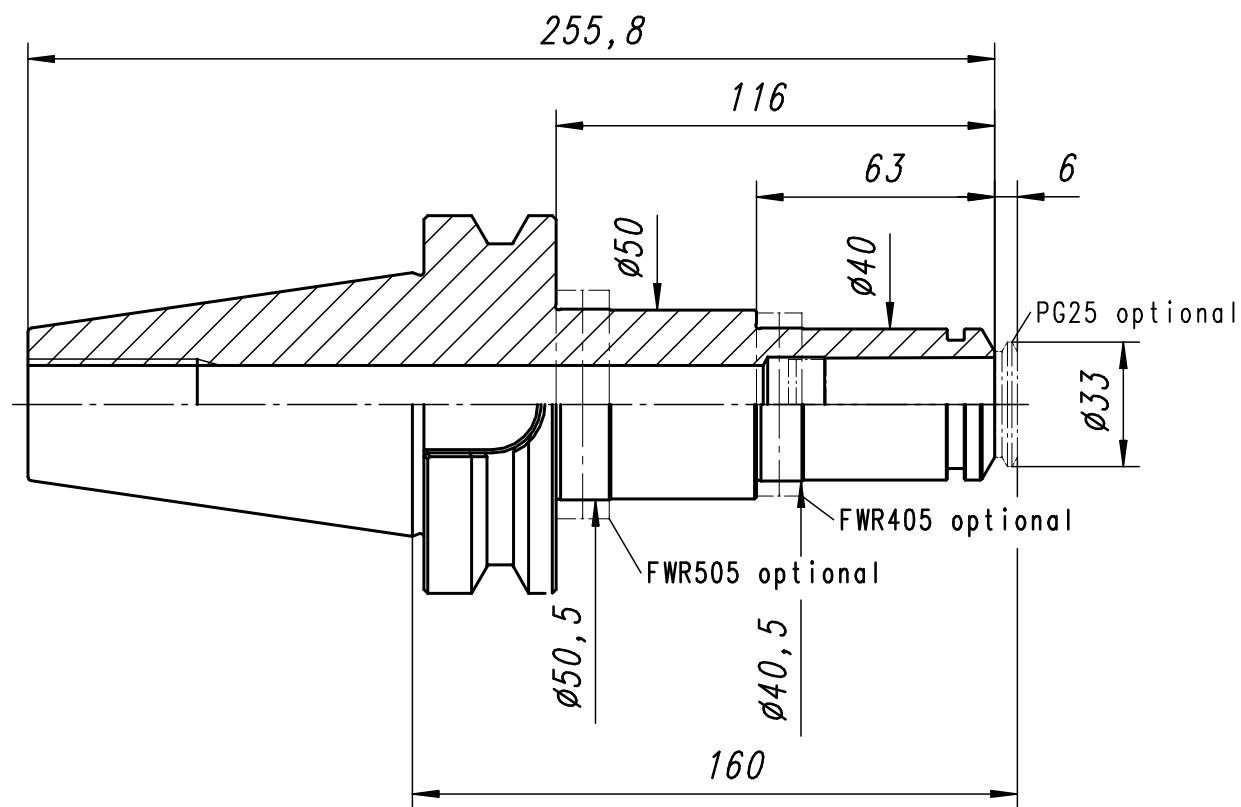

Swiss
Precision
Tools

REGO-FIX®

REGO-FIX AG
Obermattweg 60
4456 Tenniken / Switzerland

Phone +41 61 976 14 66

Fax +41 61 976 14 14

www.rego-fix.com

This is a non controlled copy. All information given herein are subject to change without notice.

The information given herein has been carefully checked and is believed to be correct. REGO-FIX, however, assumes no responsibility or liability for any errors, inaccuracies or omissions that may appear in this drawing.

This document is subject to copyright laws. No part of this document may be reproduced or transmitted in any form or any means, electronic or mechanic, for any purpose, without the express written permission of REGO-FIX

Type: BT50/PG25x160 H

Part No.: 4150.72580

Date: 15.08.2007

Scale: 1:2